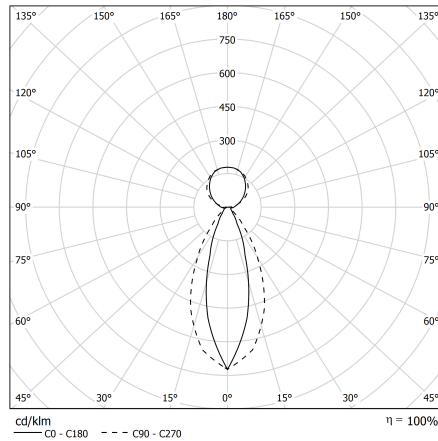

## PIPE LINE PG-DK

A mix between soft emission and High Contrast accents.

CODE		FLUX	SIZE	CERTIFICATIONS
86DKD48L490	48W 4000K	5946lm	1088mm	CE IP40 A <sup>+</sup>