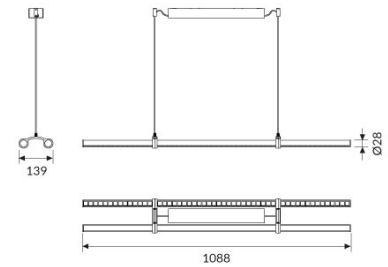

## PIPE LINE PG-DK

A mix between soft emission and High Contrast accents.

CODE		FLUX	SIZE	CERTIFICATIONS
86DKD48L490	48W 4000K	5946lm	1088mm	CE IP40 A <sup>+</sup>